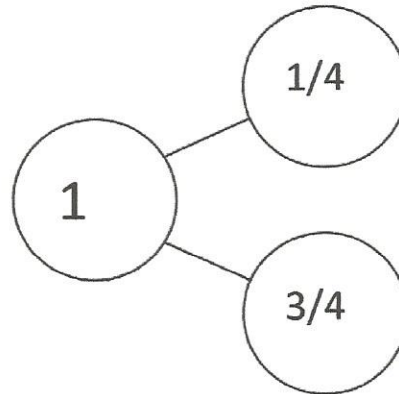

Answers

Part Whole Diagrams

A part whole diagram is another way of showing how parts make up a whole.

For example:

Remember that with fractions the denominator (number on the bottom) tells you how many groups or pieces something is split into, so if we are talking about fifths then $5/5 =$ a whole or 1. Try these: